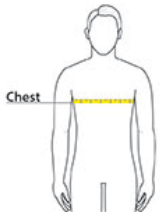

PRODUCT MEASUREMENTS

	XXS	XS	S	M	L	XL	2XL	3XL	4XL	5XL
Body Length at Back	25 1/5	26	26 7/9	27 5/9	28 1/3	29 1/2	30 1/2	31 1/2	32 2/7	33
Chest	18 1/9	18 8/9	19 2/3	21 1/4	22 5/6	24 4/5	26 7/9	28 3/4	30 5/7	32 2/3
Sleeve Length from Center Back	32 4/7	33 1/6	33 3/4	35	36 1/8	36 4/5	37 1/2	38	38 1/2	39

Body Length at Back: Measured from high point shoulder to finished hem at back.

Chest: Measured across the chest one inch below armhole when laid flat.

Sleeve Length from Center Back: Measure from Center Back neck to shoulder point to sleeve hem.

SIZE CHARTS

	XXS	XS	S	M	L	XL	2XL	3XL	4XL	5XL
Chest	32-33 1/2	34-35	36-37	38-40	41-43	44-47	48-51	52-55	56-59	60-63

SPEC SHEET + MEASUREMENTS

Stanley
/STELLA

Stanley/Stella Unisex Mixer Full-Zip Hooded Sweatshirt.

SXU011

HOW TO MEASURE

CHEST

Measure under the arm and around the fullest part of the chest with arms down, keeping tape horizontal.

COLORS

Anthracite
PMS 7540C

Black
PMS 426C

Bottle Green
PMS 4210C